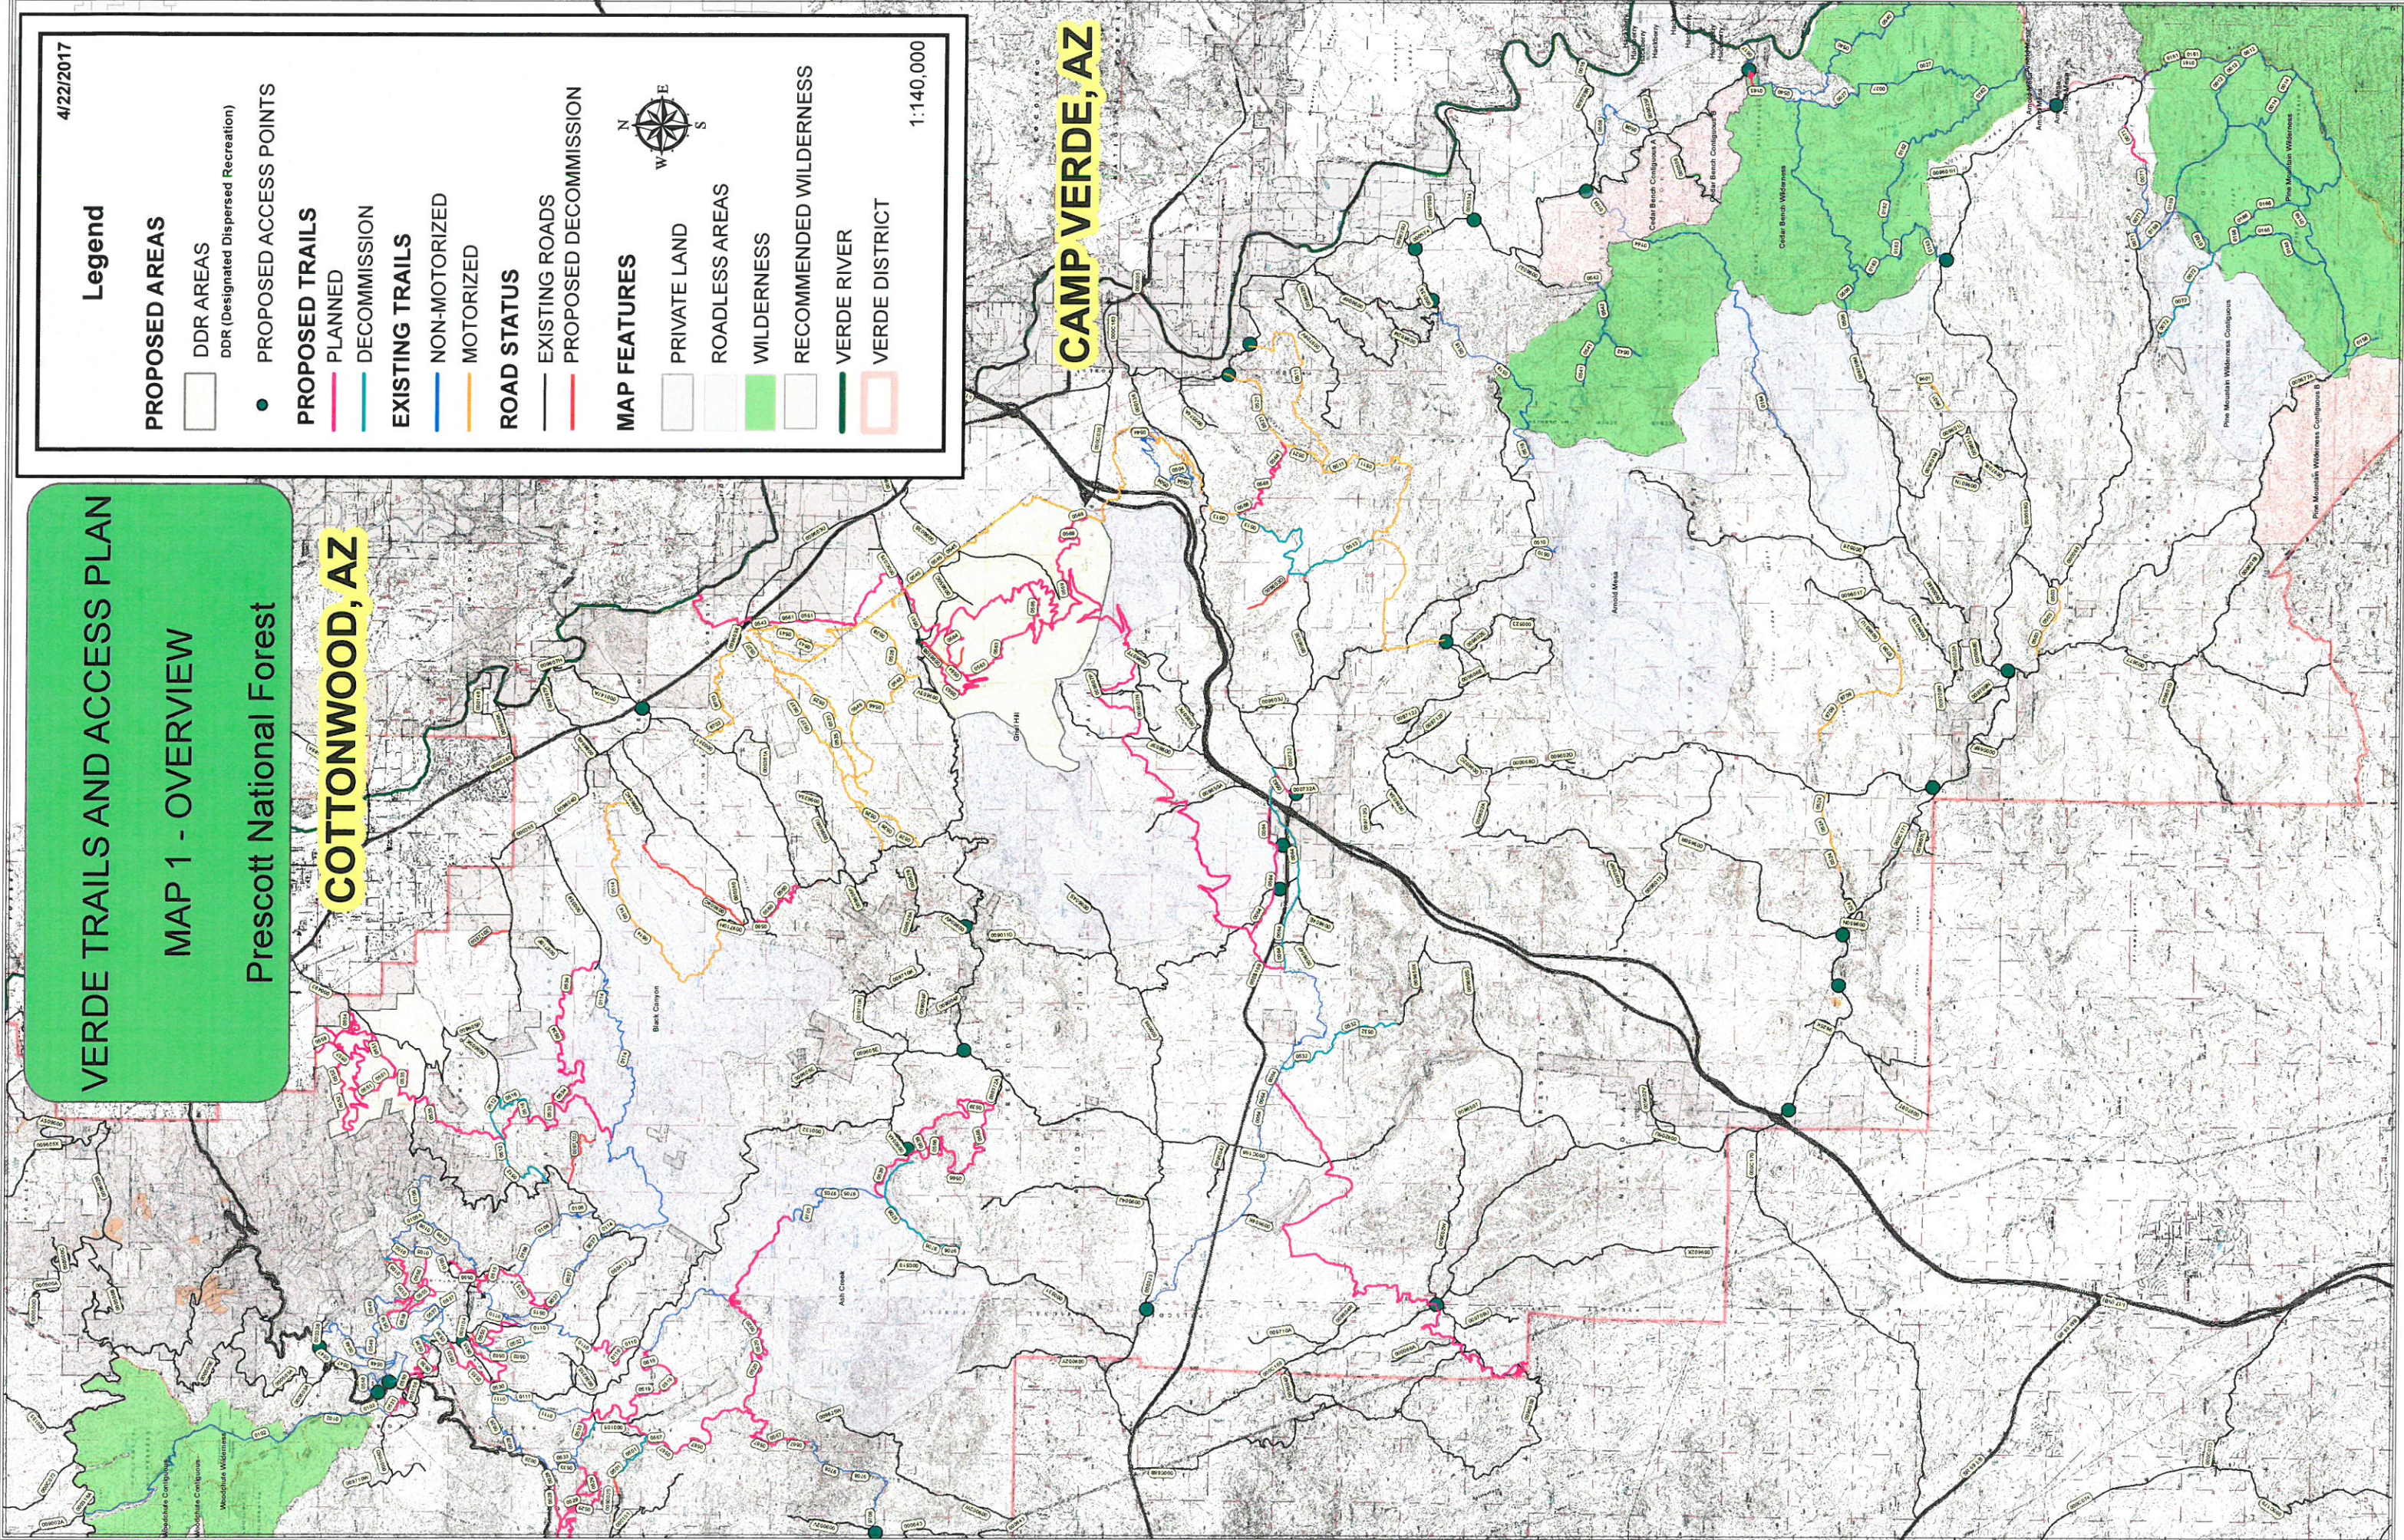

VERDE TRAILS AND ACCESS PLAN

MAP 1 - OVERVIEW

Prescott National Forest

4/22/2017

Legend

PROPOSED AREAS

- DDR AREAS
- DDR (Designated Dispersed Recreation)

- PROPOSED ACCESS POINTS

PROPOSED TRAILS

- PLANNED
- DECOMMISSION

EXISTING TRAILS

- NON-MOTORIZED
- MOTORIZED

ROAD STATUS

- EXISTING ROADS
- PROPOSED DECOMMISSION

MAP FEATURES

- PRIVATE LAND
- ROADLESS AREAS
- WILDERNESS
- RECOMMENDED WILDERNESS
- VERDE RIVER
- VERDE DISTRICT

1:140,000

COTTONWOOD, AZ

CAMP VERDE, AZ

VERDE TRAILS & ACCESS PLAN
MAP 4 - BLACK CANYON NATIONAL RECREATION TRAIL
 Prescott National Forest

4/22/2017

Legend

PROPOSED AREAS

- GRIEF HILL DDR AREA
DDR (Designated Dispersed Recreation)
- PROPOSED ACCESS POINTS

1:80,000

VERDE TRAILS & ACCESS PLAN
MAP 5 - MINGUS MT / POWEL SPRINGS
 Prescott National Forest

4/22/2017

Legend

PROPOSED AREAS

- WEST MINGUS DDR AREA
- DDR (Designated Dispersed Recreation)

PROPOSED ACCESS POINTS