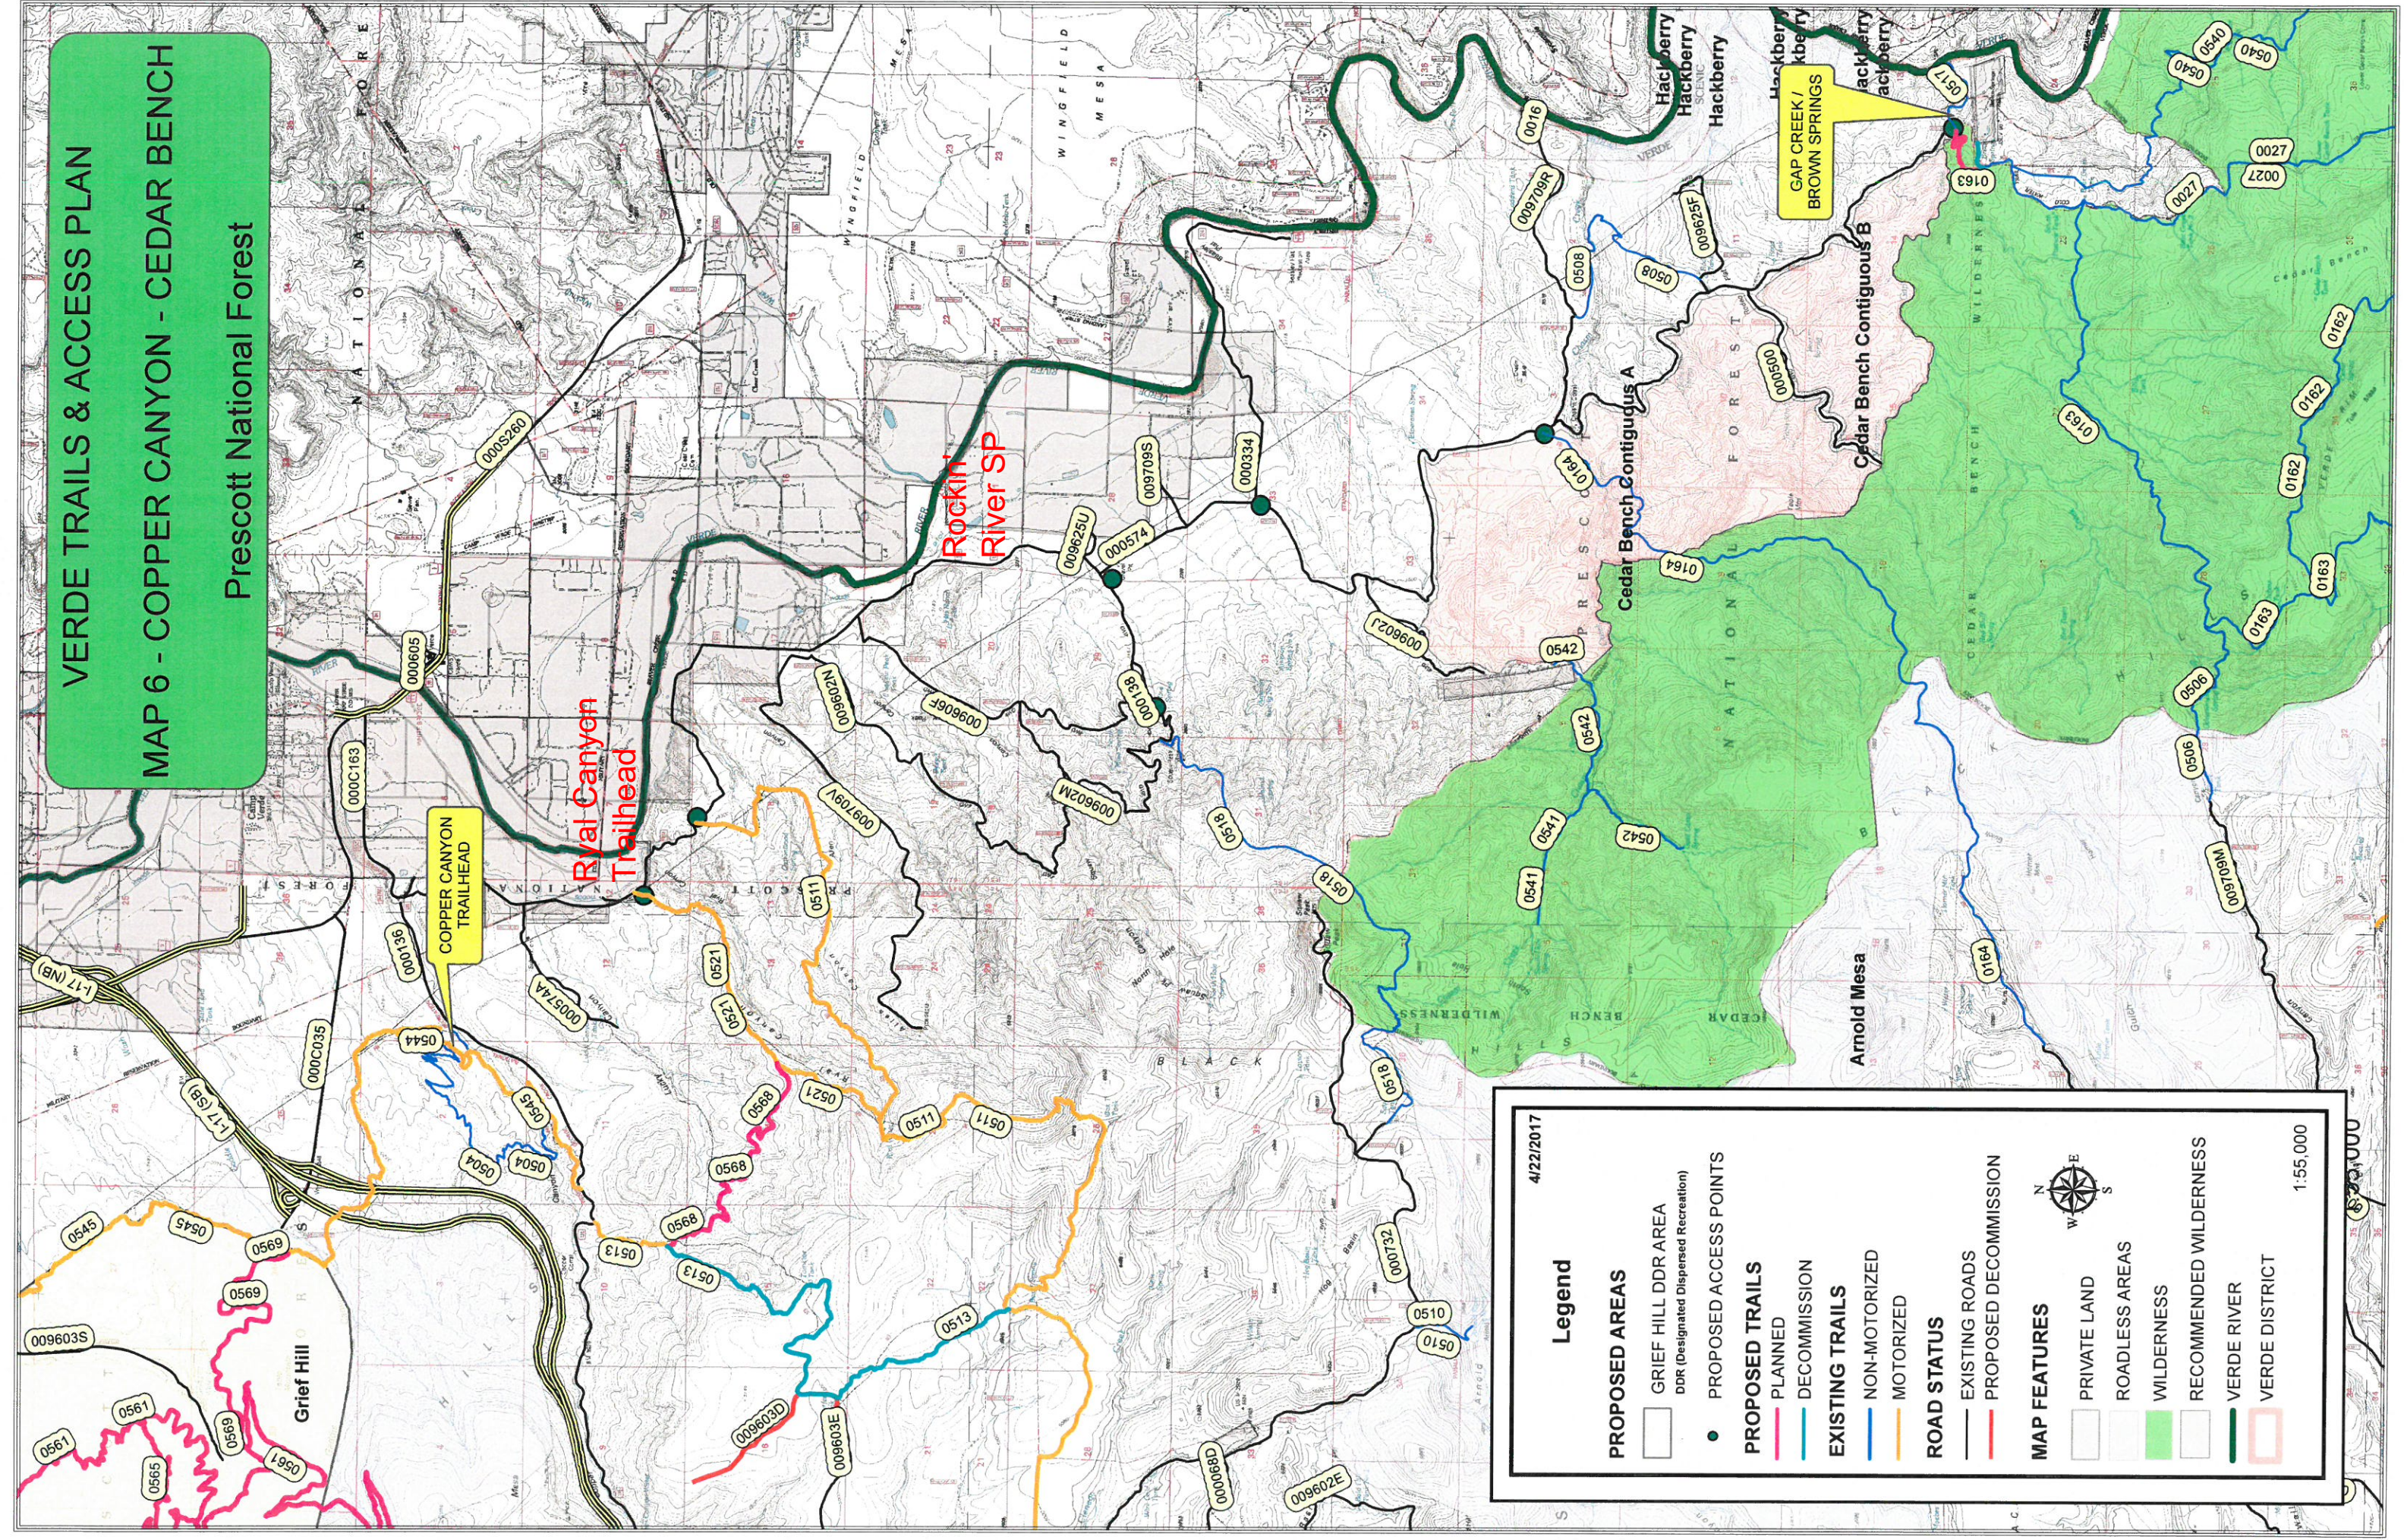

1:80,000

VERDE TRAILS & ACCESS PLAN
MAP 5 - MINGUS MT / POWEL SPRINGS
 Prescott National Forest

4/22/2017

Legend

PROPOSED AREAS

- WEST MINGUS DDR AREA
- DDR (Designated Dispersed Recreation)

PROPOSED ACCESS POINTS

-

PROPOSED TRAILS

- PLANNED
- DECOMMISSION

EXISTING TRAILS

- NON-MOTORIZED
- MOTORIZED

ROAD STATUS

- EXISTING ROADS
- PROPOSED DECOMMISSION

MAP FEATURES

- PRIVATE LAND
- ROADLESS AREAS
- WILDERNESS
- RECOMMENDED WILDERNESS
- VERDE RIVER
- VERDE DISTRICT

N
W
E
S

1:50,000

VERDE TRAILS & ACCESS PLAN
MAP 6 - COPPER CANYON - CEDAR BENCH
 Prescott National Forest

ROAD STATUS

- EXISTING ROADS
- PROPOSED DECOMMISSION

MAP FEATURES

- PRIVATE LAND
- ROADLESS AREAS
- WILDERNESS
- RECOMMENDED WILDERNESS
- VERDE RIVER
- VERDE DISTRICT

1:55,000