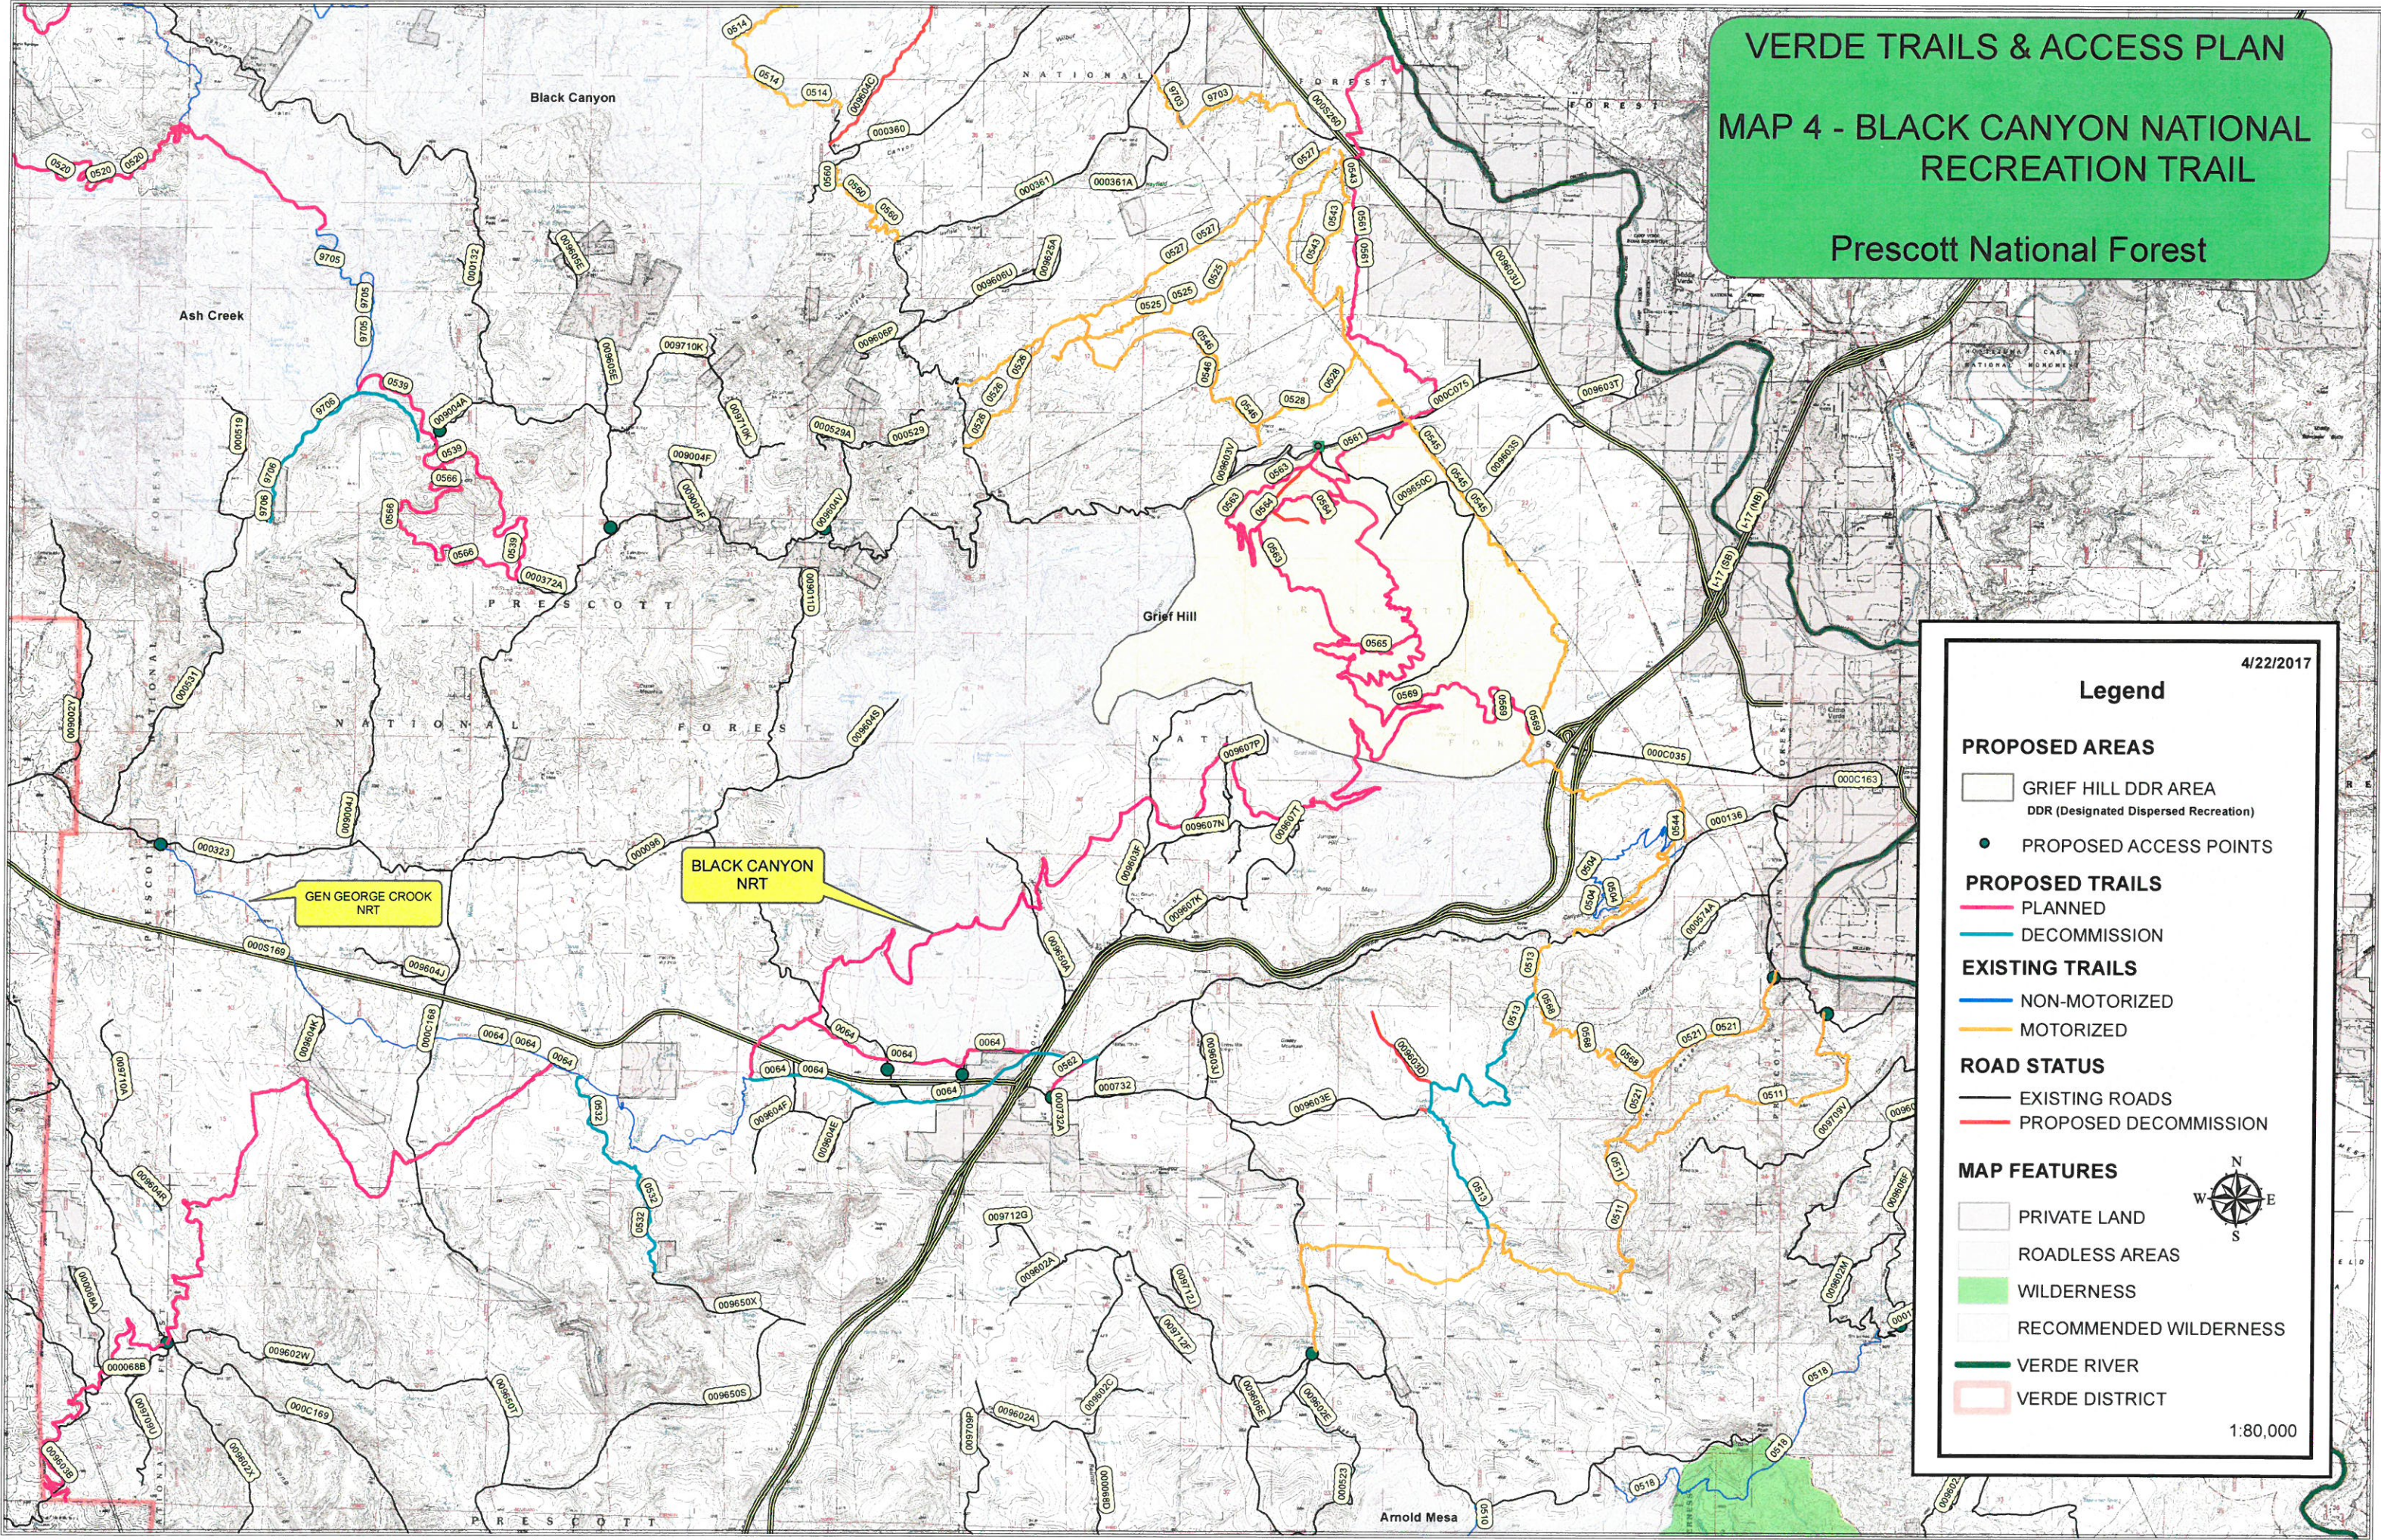

VERDE TRAILS AND ACCESS PLAN

MAP 1 - OVERVIEW

Prescott National Forest

4/22/2017

Legend

PROPOSED AREAS

- DDR AREAS
- DDR (Designated Dispersed Recreation)

- PROPOSED ACCESS POINTS

PROPOSED TRAILS

- PLANNED
- DECOMMISSION

EXISTING TRAILS

- NON-MOTORIZED
- MOTORIZED

ROAD STATUS

- EXISTING ROADS
- PROPOSED DECOMMISSION

MAP FEATURES

- PRIVATE LAND
- ROADLESS AREAS
- WILDERNESS
- RECOMMENDED WILDERNESS
- VERDE RIVER
- VERDE DISTRICT

1:140,000

COTTONWOOD, AZ

CAMP VERDE, AZ

VERDE TRAILS & ACCESS PLAN
MAP 4 - BLACK CANYON NATIONAL RECREATION TRAIL
 Prescott National Forest

4/22/2017

Legend

PROPOSED AREAS

- GRIEF HILL DDR AREA
DDR (Designated Dispersed Recreation)
- PROPOSED ACCESS POINTS

1:80,000

VERDE TRAILS & ACCESS PLAN
MAP 5 - MINGUS MT / POWEL SPRINGS
 Prescott National Forest

4/22/2017

Legend

PROPOSED AREAS

- WEST MINGUS DDR AREA
- DDR (Designated Dispersed Recreation)

PROPOSED ACCESS POINTS