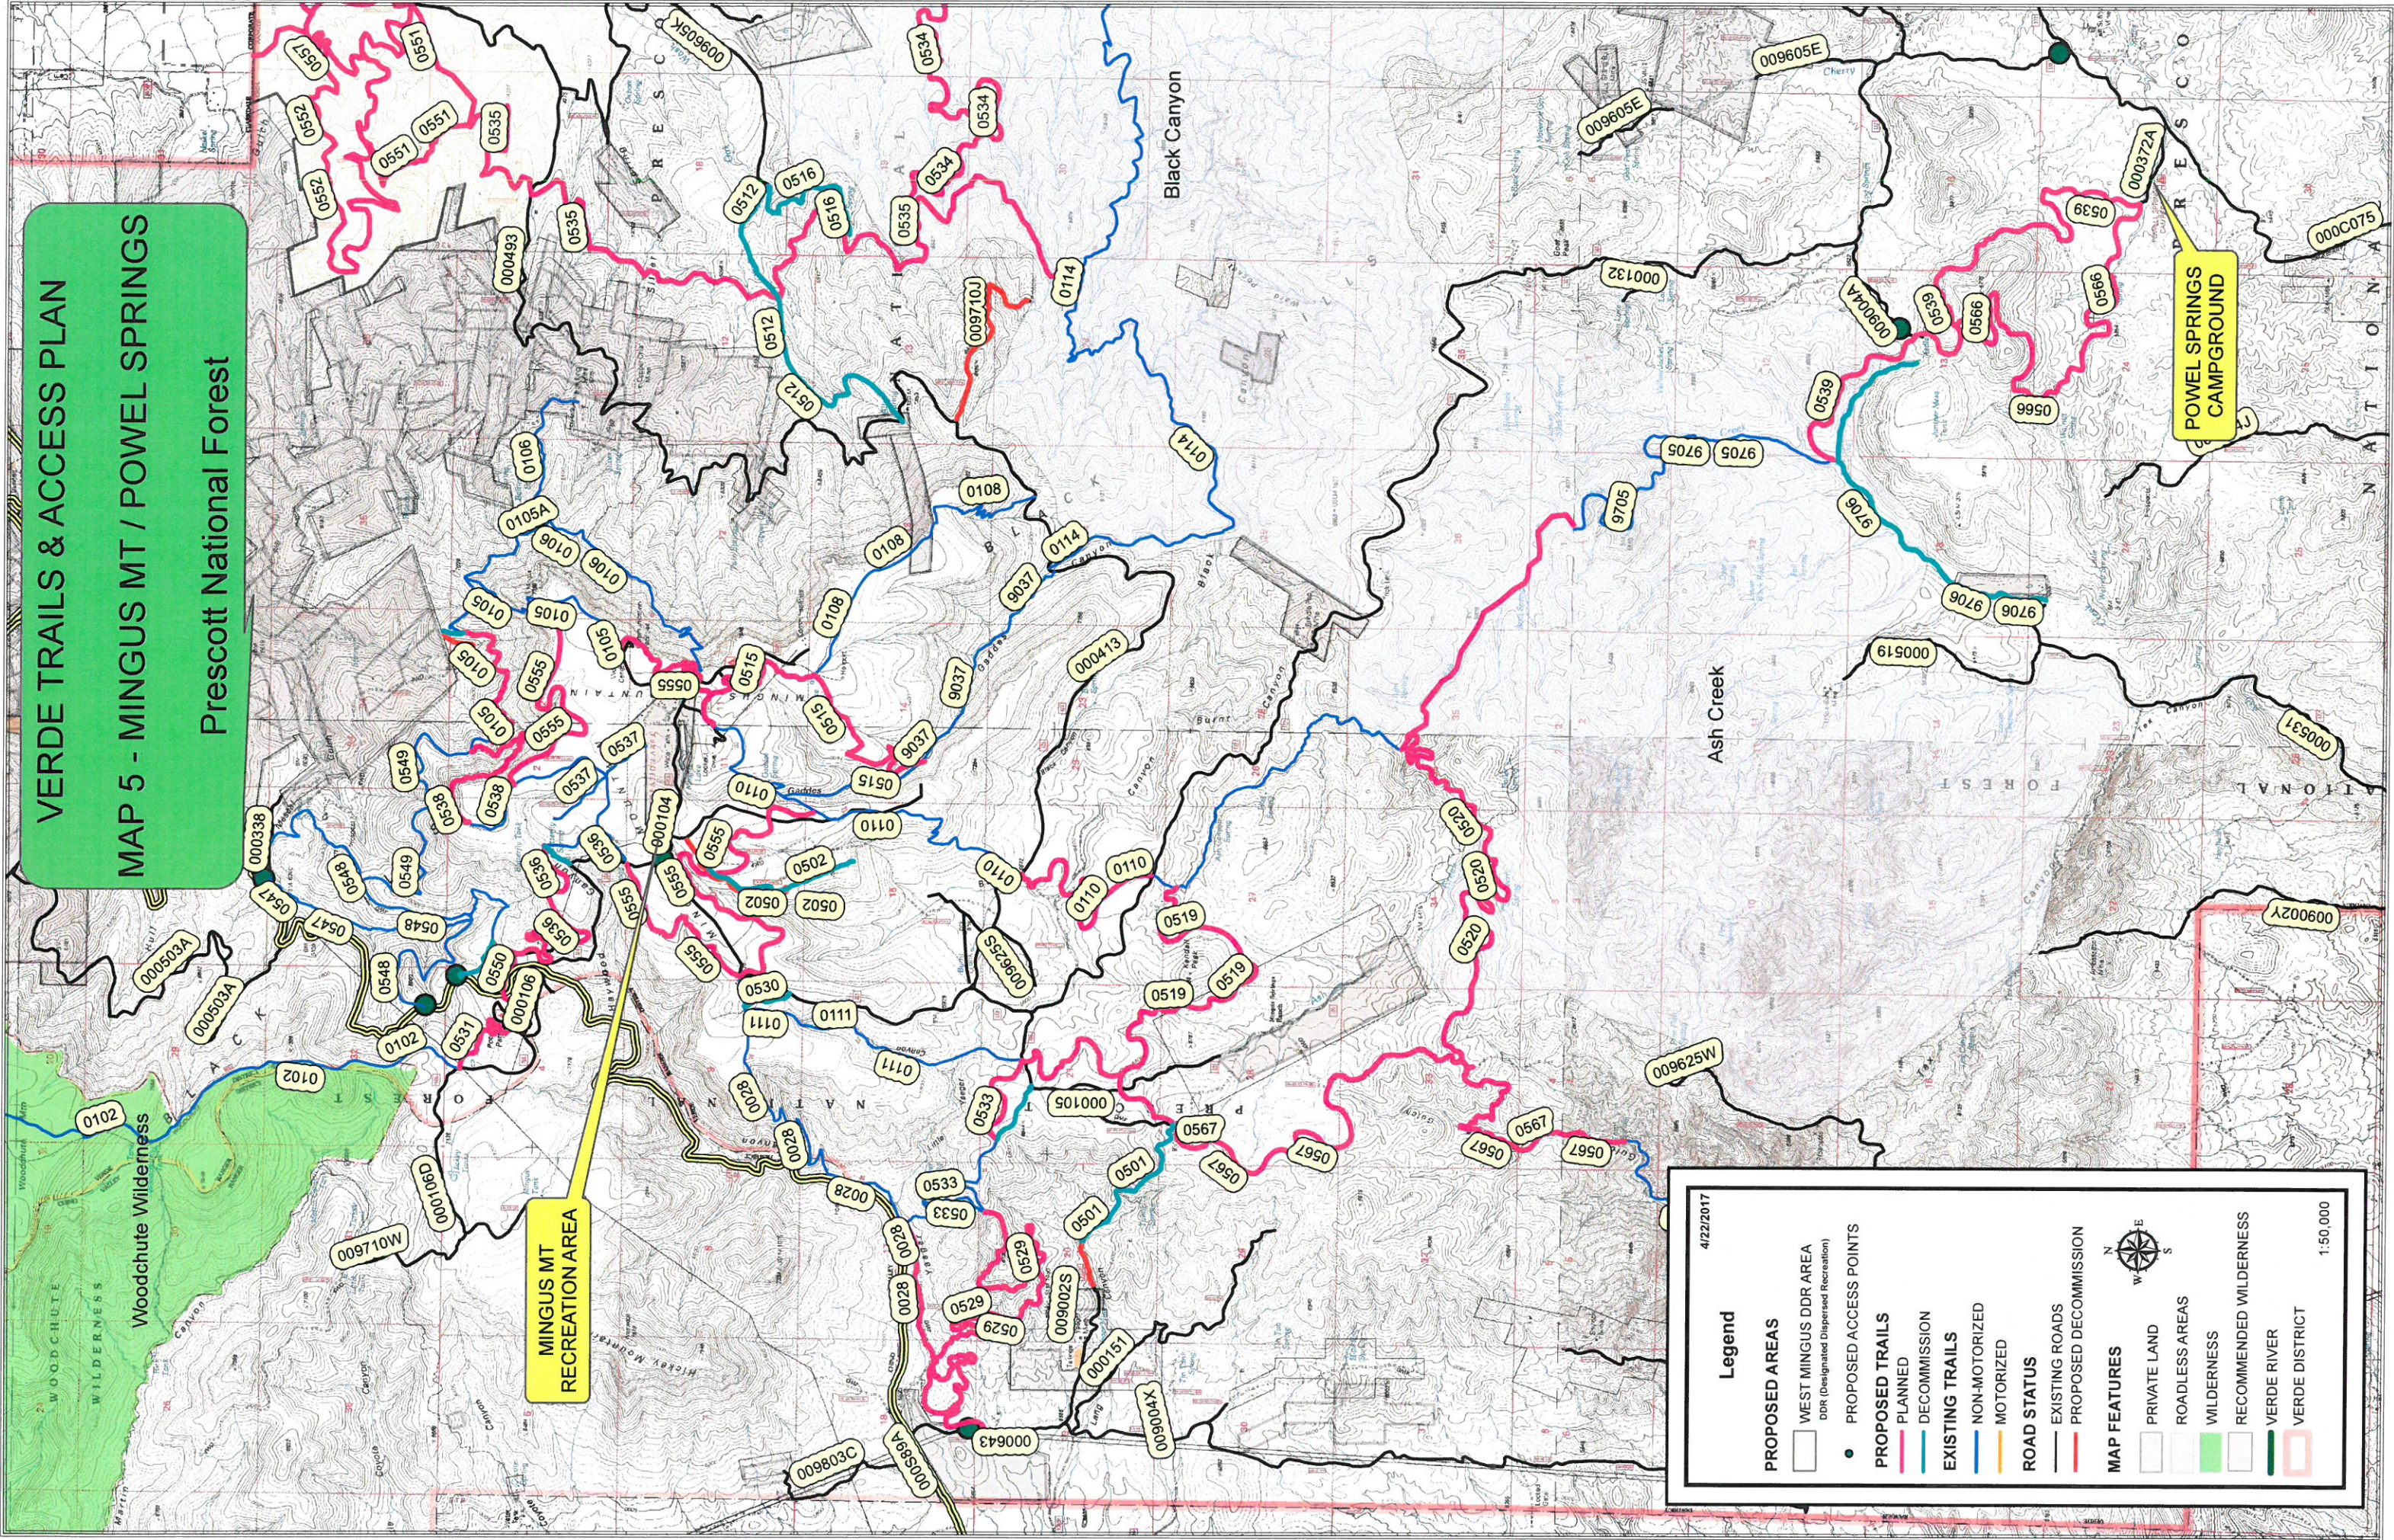

PROPOSED TRAILS

- PLANNED
- DECOMMISSION

EXISTING TRAILS

- NON-MOTORIZED
- MOTORIZED

ROAD STATUS

- EXISTING ROADS
- PROPOSED DECOMMISSION

MAP FEATURES

- PRIVATE LAND
- ROADLESS AREAS
- WILDERNESS
- RECOMMENDED WILDERNESS
- VERDE RIVER
- VERDE DISTRICT

1:80,000

VERDE TRAILS & ACCESS PLAN
MAP 5 - MINGUS MT / POWEL SPRINGS
 Prescott National Forest

4/22/2017

Legend

PROPOSED AREAS

- WEST MINGUS DDR AREA
- DDR (Designated Dispersed Recreation)

PROPOSED ACCESS POINTS

- PRIVATE LAND
- ROADLESS AREAS
- WILDERNESS
- RECOMMENDED WILDERNESS
- VERDE RIVER
- VERDE DISTRICT

N
W
E
S

1:50,000

VERDE TRAILS & ACCESS PLAN
MAP 6 - COPPER CANYON - CEDAR BENCH
 Prescott National Forest

ROAD STATUS

- EXISTING ROADS
- PROPOSED DECOMMISSION

MAP FEATURES

- PRIVATE LAND
- ROADLESS AREAS
- WILDERNESS
- RECOMMENDED WILDERNESS
- VERDE RIVER
- VERDE DISTRICT

1:55,000