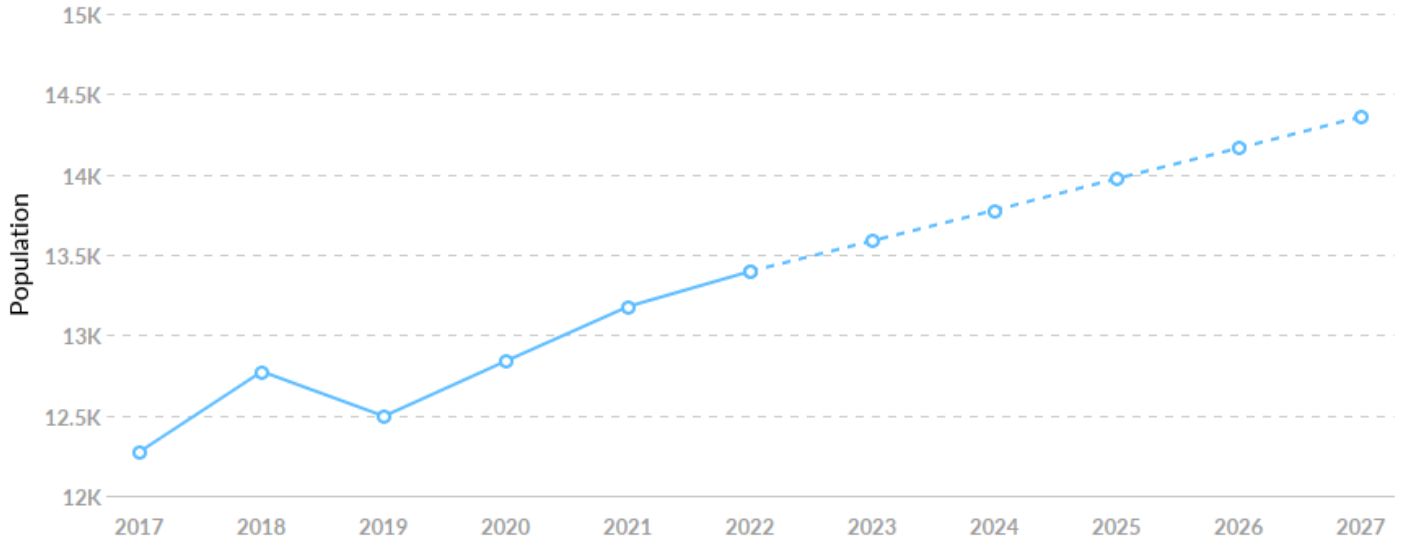

Economy Overview

13,397

Population (2022)

Population **grew by 1,123** over the last 5 years and is projected to **grow by 963** over the next 5 years.

3,657

Total Regional Employment

Jobs **grew by 652** over the last 5 years and are projected to **grow by 356** over the next 5 years.

Apr 2023 Labor Force Breakdown

Population breakdown data is not available at the ZIP level. Please choose a different region to see this data.

Educational Attainment

Educational attainment data is not available at the ZIP level. Please choose a different region to see this data.

Historic & Projected Trends

Population Trends

As of 2022 the region's population increased by 9.1% since 2017, growing by 1,123. Population is expected to increase by 7.2% between 2022 and 2027, adding 963.