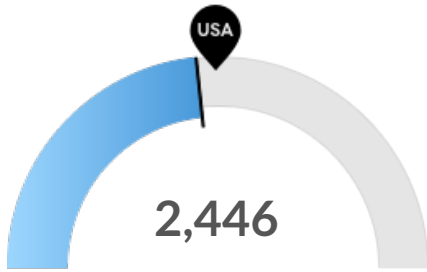

Economy Overview

13,397

Population (2022)

Population **grew by 1,123** over the last 5 years and is projected to **grow by 963** over the next 5 years.

3,657

Total Regional Employment

Jobs **grew by 652** over the last 5 years and are projected to **grow by 356** over the next 5 years.

Historic & Projected Trends

Population Trends

As of 2022 the region's population increased by 9.1% since 2017, growing by 1,123. Population is expected to increase by 7.2% between 2022 and 2027, adding 963.

Timeframe	Population
2017	12,274
2018	12,773
2019	12,495
2020	12,839
2021	13,178
2022	13,397
2023	13,587
2024	13,777
2025	13,974
2026	14,164
2027	14,359

Job Trends

From 2017 to 2022, jobs increased by 21.7% in Camp Verde, AZ (in Yavapai county) (ZIP 86322) from 3,005 to 3,657. This change outpaced the national growth rate of 3.8% by 17.9%.

Timeframe	Jobs
2017	3,005
2018	3,403
2019	3,458
2020	3,384
2021	3,459
2022	3,657
2023	3,759
2024	3,842
2025	3,914
2026	3,975
2027	4,013

Population Characteristics

Millennials

Camp Verde, AZ (in Yavapai county) (ZIP 86322) has 2,446 millennials (ages 25-39). The national average for an area this size is 2,692.