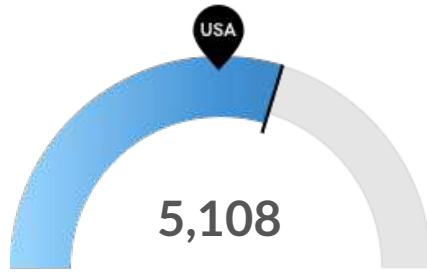

Economy Overview

13,397

Population (2022)

Population **grew by 1,123** over the last 5 years and is projected to **grow by 963** over the next 5 years.

3,657

Total Regional Employment

Jobs **grew by 652** over the last 5 years and are projected to **grow by 356** over the next 5 years.

Historic & Projected Trends

Population Trends

As of 2022 the region's population increased by 9.1% since 2017, growing by 1,123. Population is expected to increase by 7.2% between 2022 and 2027, adding 963.

Timeframe	Population
2017	12,274
2018	12,773
2019	12,495
2020	12,839
2021	13,178
2022	13,397
2023	13,587
2024	13,777
2025	13,974
2026	14,164
2027	14,359

Job Trends

From 2017 to 2022, jobs increased by 21.7% in Camp Verde, AZ (in Yavapai county) (ZIP 86322) from 3,005 to 3,657. This change outpaced the national growth rate of 3.8% by 17.9%.

Timeframe	Jobs
2017	3,005
2018	3,403
2019	3,458
2020	3,384
2021	3,459
2022	3,657
2023	3,759
2024	3,842
2025	3,914
2026	3,975
2027	4,013

Population Characteristics

Millennials

Camp Verde, AZ (in Yavapai county) (ZIP 86322) has 2,446 millennials (ages 25-39). The national average for an area this size is 2,692.