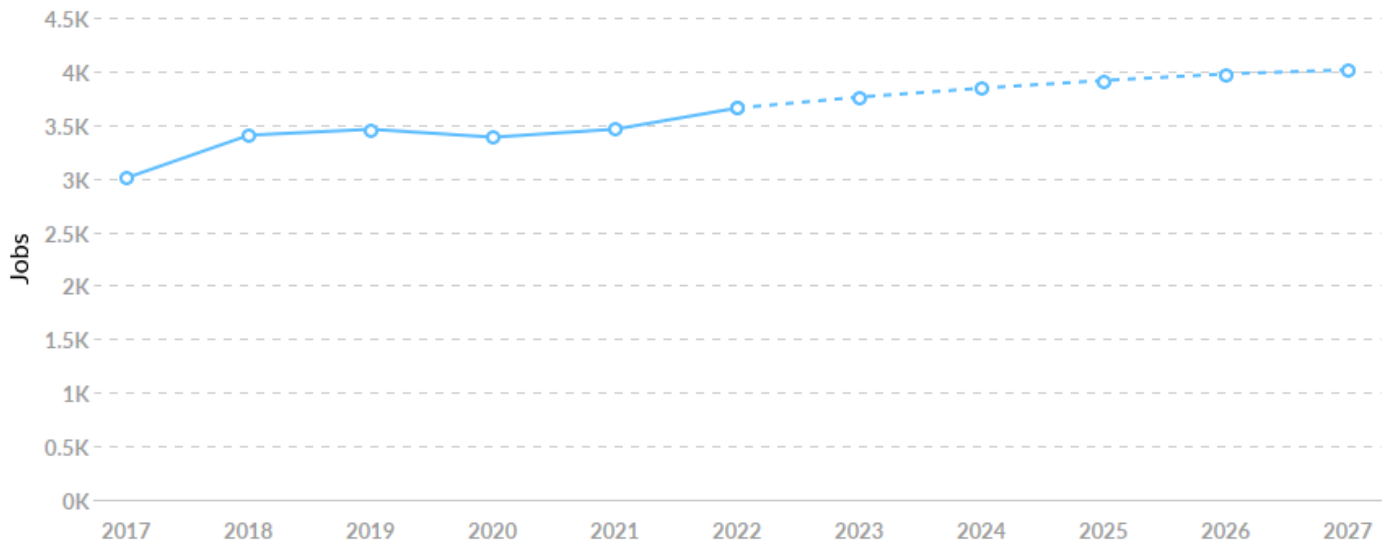

Job Trends

From 2017 to 2022, jobs increased by 21.7% in Camp Verde, AZ (in Yavapai county) (ZIP 86322) from 3,005 to 3,657. This change outpaced the national growth rate of 3.8% by 17.9%.

Timeframe	Jobs
2017	3,005
2018	3,403
2019	3,458
2020	3,384
2021	3,459
2022	3,657
2023	3,759
2024	3,842
2025	3,914
2026	3,975
2027	4,013