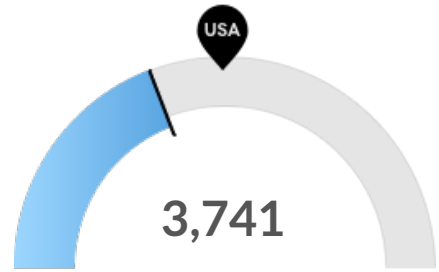

Historic & Projected Trends

Population Trends

As of 2022 the region's population increased by 9.1% since 2017, growing by 1,123. Population is expected to increase by 7.2% between 2022 and 2027, adding 963.

Timeframe	Population
2017	12,274
2018	12,773
2019	12,495
2020	12,839
2021	13,178
2022	13,397
2023	13,587
2024	13,777
2025	13,974
2026	14,164
2027	14,359

Job Trends

From 2017 to 2022, jobs increased by 21.7% in Camp Verde, AZ (in Yavapai county) (ZIP 86322) from 3,005 to 3,657. This change outpaced the national growth rate of 3.8% by 17.9%.

Timeframe	Jobs
2017	3,005
2018	3,403
2019	3,458
2020	3,384
2021	3,459
2022	3,657
2023	3,759
2024	3,842
2025	3,914
2026	3,975
2027	4,013

Population Characteristics

Millennials

Camp Verde, AZ (in Yavapai county) (ZIP 86322) has 2,446 millennials (ages 25-39). The national average for an area this size is 2,692.

Retiring Soon

Retirement risk is high in Camp Verde, AZ (in Yavapai county) (ZIP 86322). The national average for an area this size is 3,917 people 55 or older, while there are 5,108 here.

Racial Diversity